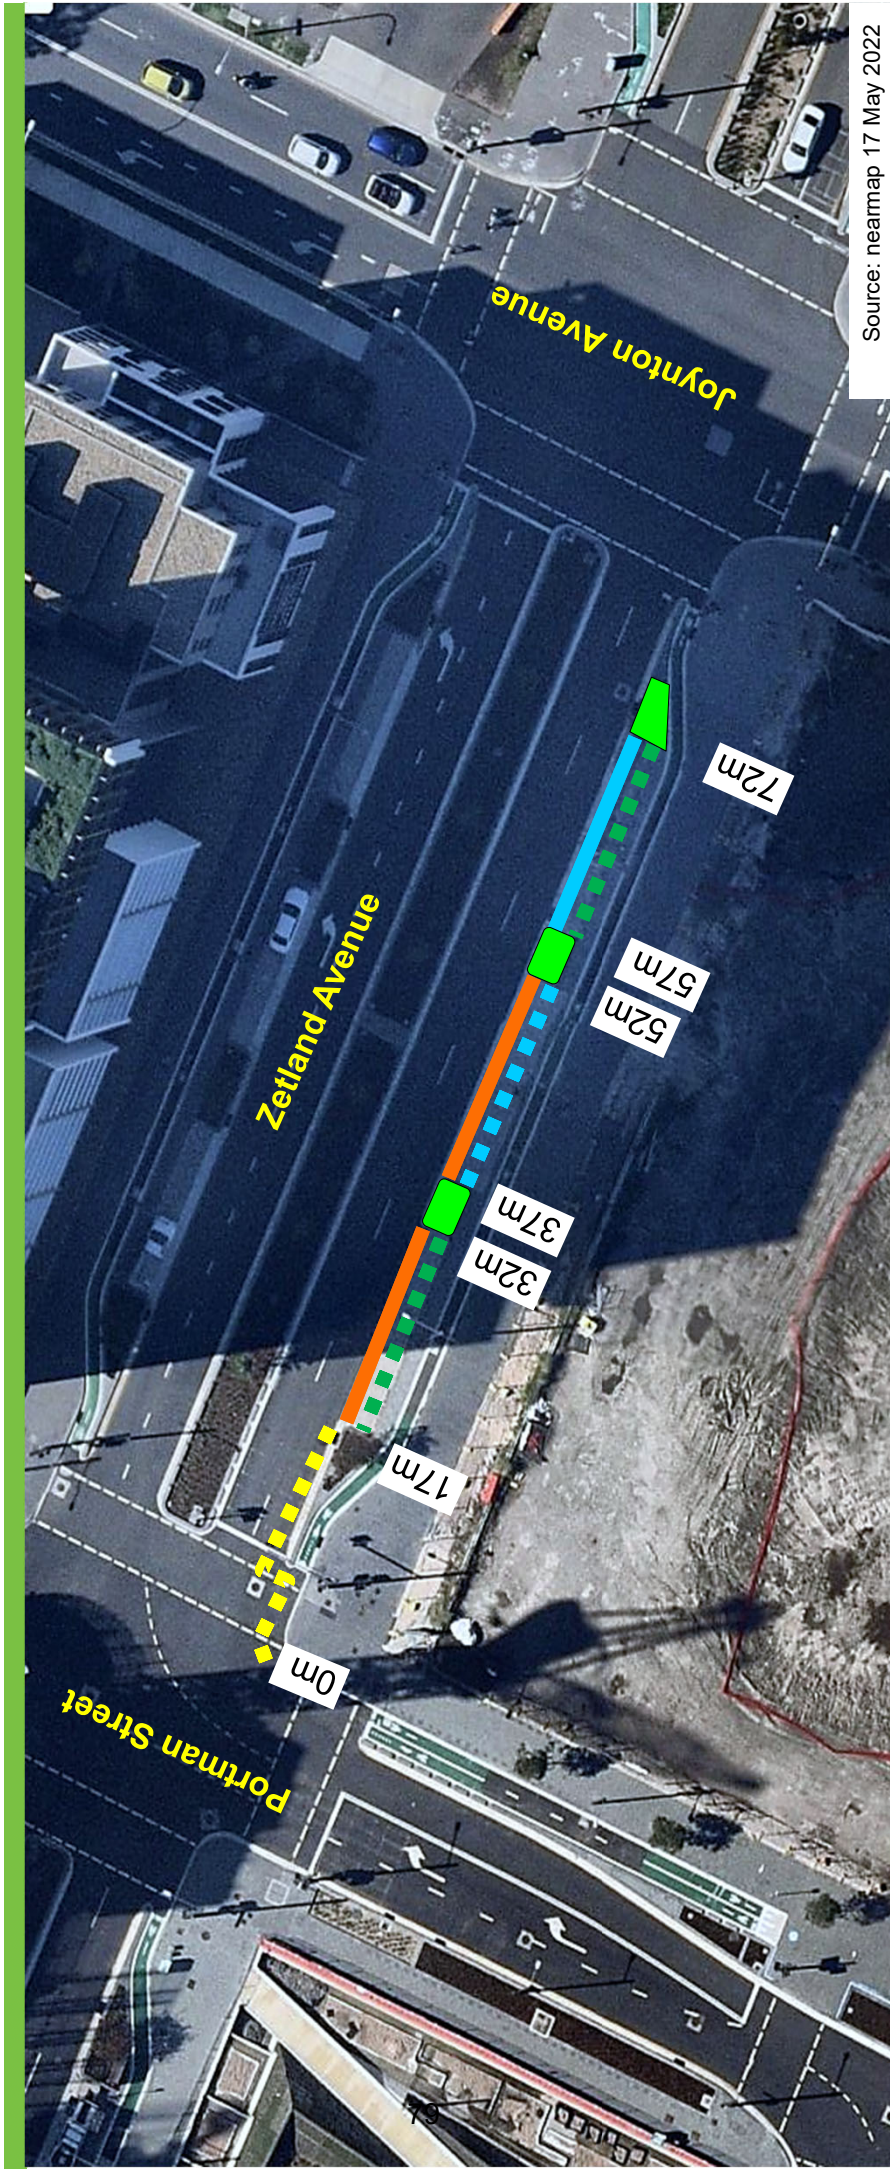

## Zetland Avenue, Zetland Proposed Works Zone

Source: nearmap 17 May 2022

Existing		Proposed	
<ul style="list-style-type: none"> <li>P15 Minute 7am-9pm 3pm-6pm Mon-Fri</li> <li>2P Ticket 9am-3pm 6pm-10pm Mon-Fri</li> <li>8am-10pm Sat-Sun &amp; Public Holidays</li> </ul>	<ul style="list-style-type: none"> <li>P15 Minute 7am-6pm Mon-Fri</li> <li>Disability Parking Only Other Times</li> <li>No Stopping</li> <li>Garden bed</li> </ul>	<ul style="list-style-type: none"> <li>Works Zone 7.30am-5.30pm Mon-Fri</li> <li>7.30am-3.30pm Sat</li> <li>2P Ticket 5.30pm-10pm Mon-Fri</li> <li>3.30pm-10pm Sat</li> <li>8am-10pm Sun &amp; Public Holidays</li> </ul>	<ul style="list-style-type: none"> <li>P15 Minute 7am-6pm Mon-Fri</li> <li>Disability Parking Only Other Times</li> </ul>